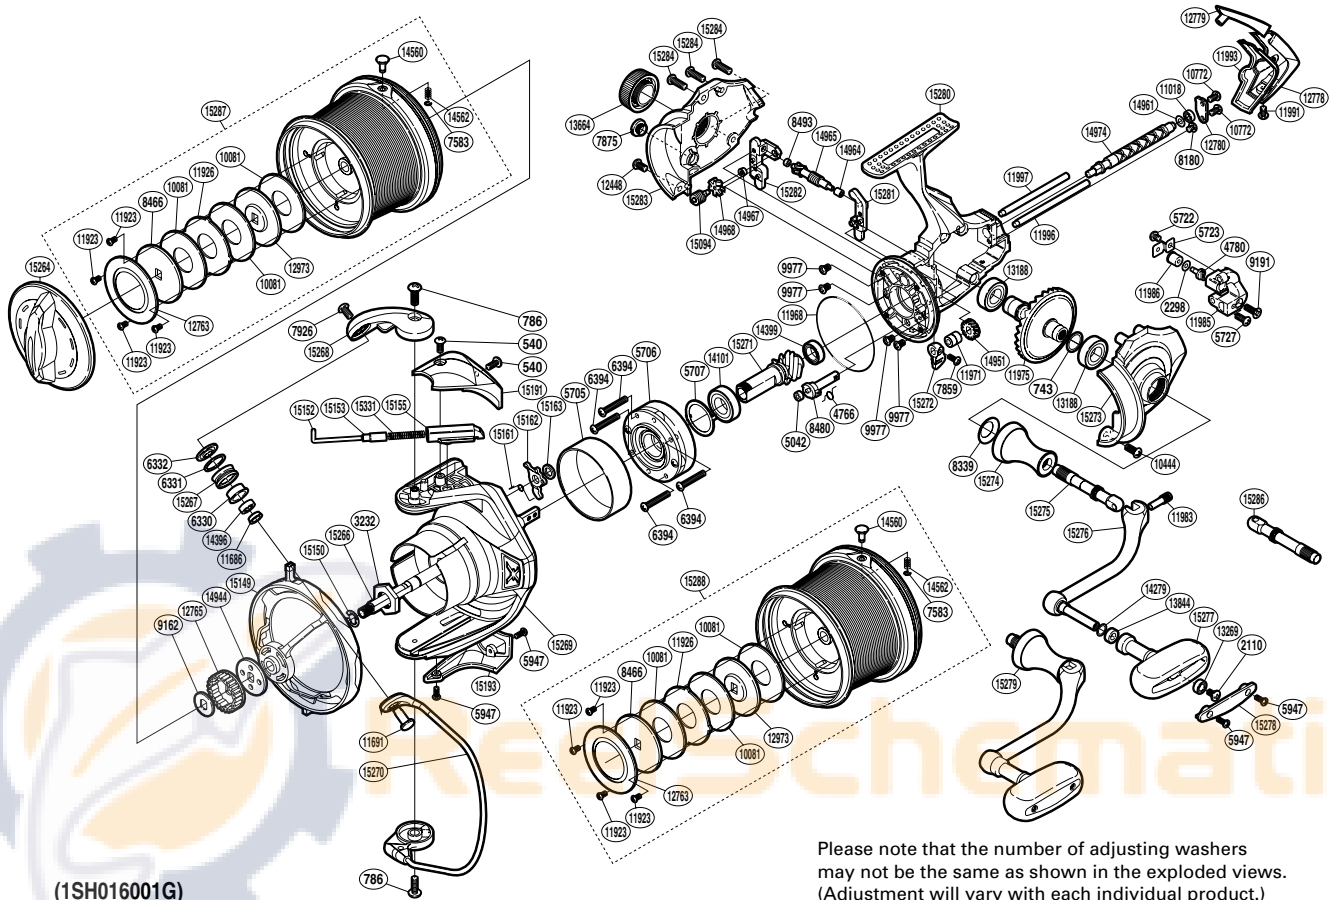

SHIMANO

AERO TECHNIUM 

AR TECH-6000XSC

(1SH016001G)

Please note that the number of adjusting washers may not be the same as shown in the exploded views. (Adjustment will vary with each individual product.)